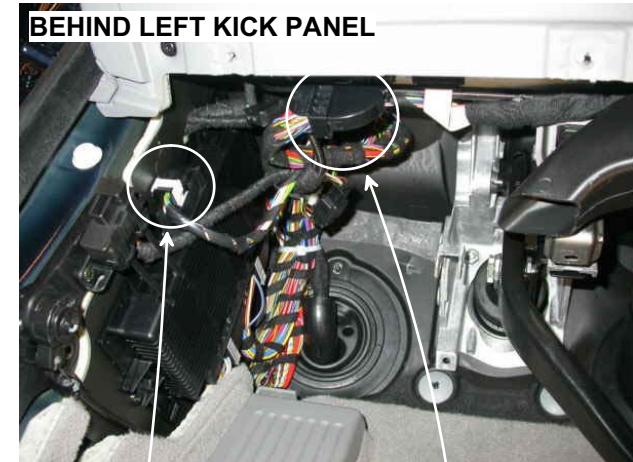

**NB !** This installation diagram must only be used as a guideline for the installation. Equipment delivered with the car varies considerably from model to model and from market to market. Before starting the installation, be sure to check carefully the original diagram from the car manufacturer. DEFA A.S is not liable to compensate for possible damages that may occur due to faulty or insufficient installation manuals.

CONNECTION BOX ENGINE

BLU CONNECTOR

BEHIND LEFT KICK PANEL

BLK/GRY CONNECTOR

**REQUIRED:**

- Minimum Required Central Unit rev: H
- Minimum Required SoftWare: 06-4

BLK CONNECTOR