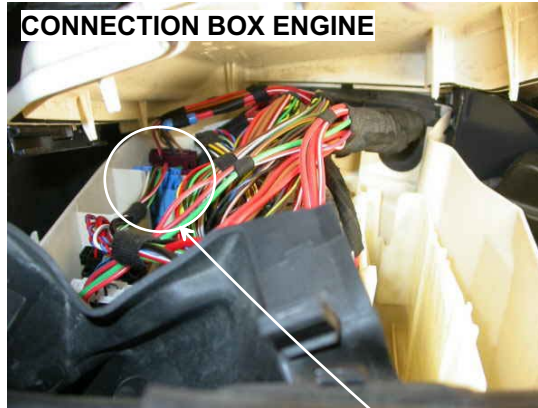

**NB !** This installation diagram must only be used as a guideline for the installation. Equipment delivered with the car varies considerably from model to model and from market to market. Before starting the installation, be sure to check carefully the original diagram from the car manufacturer. DEFA A.S is not liable to compensate for possible damages that may occur due to faulty or insufficient installation manuals.

CONNECTION BOX ENGINE

BLU CONNECTOR

BEHIND LEFT KICK PANEL

BLK/GRY CONNECTOR

**REQUIRED:**

- Minimum Required Central Unit rev: H
- Minimum Required SoftWare: 06-4

BLK CONNECTOR