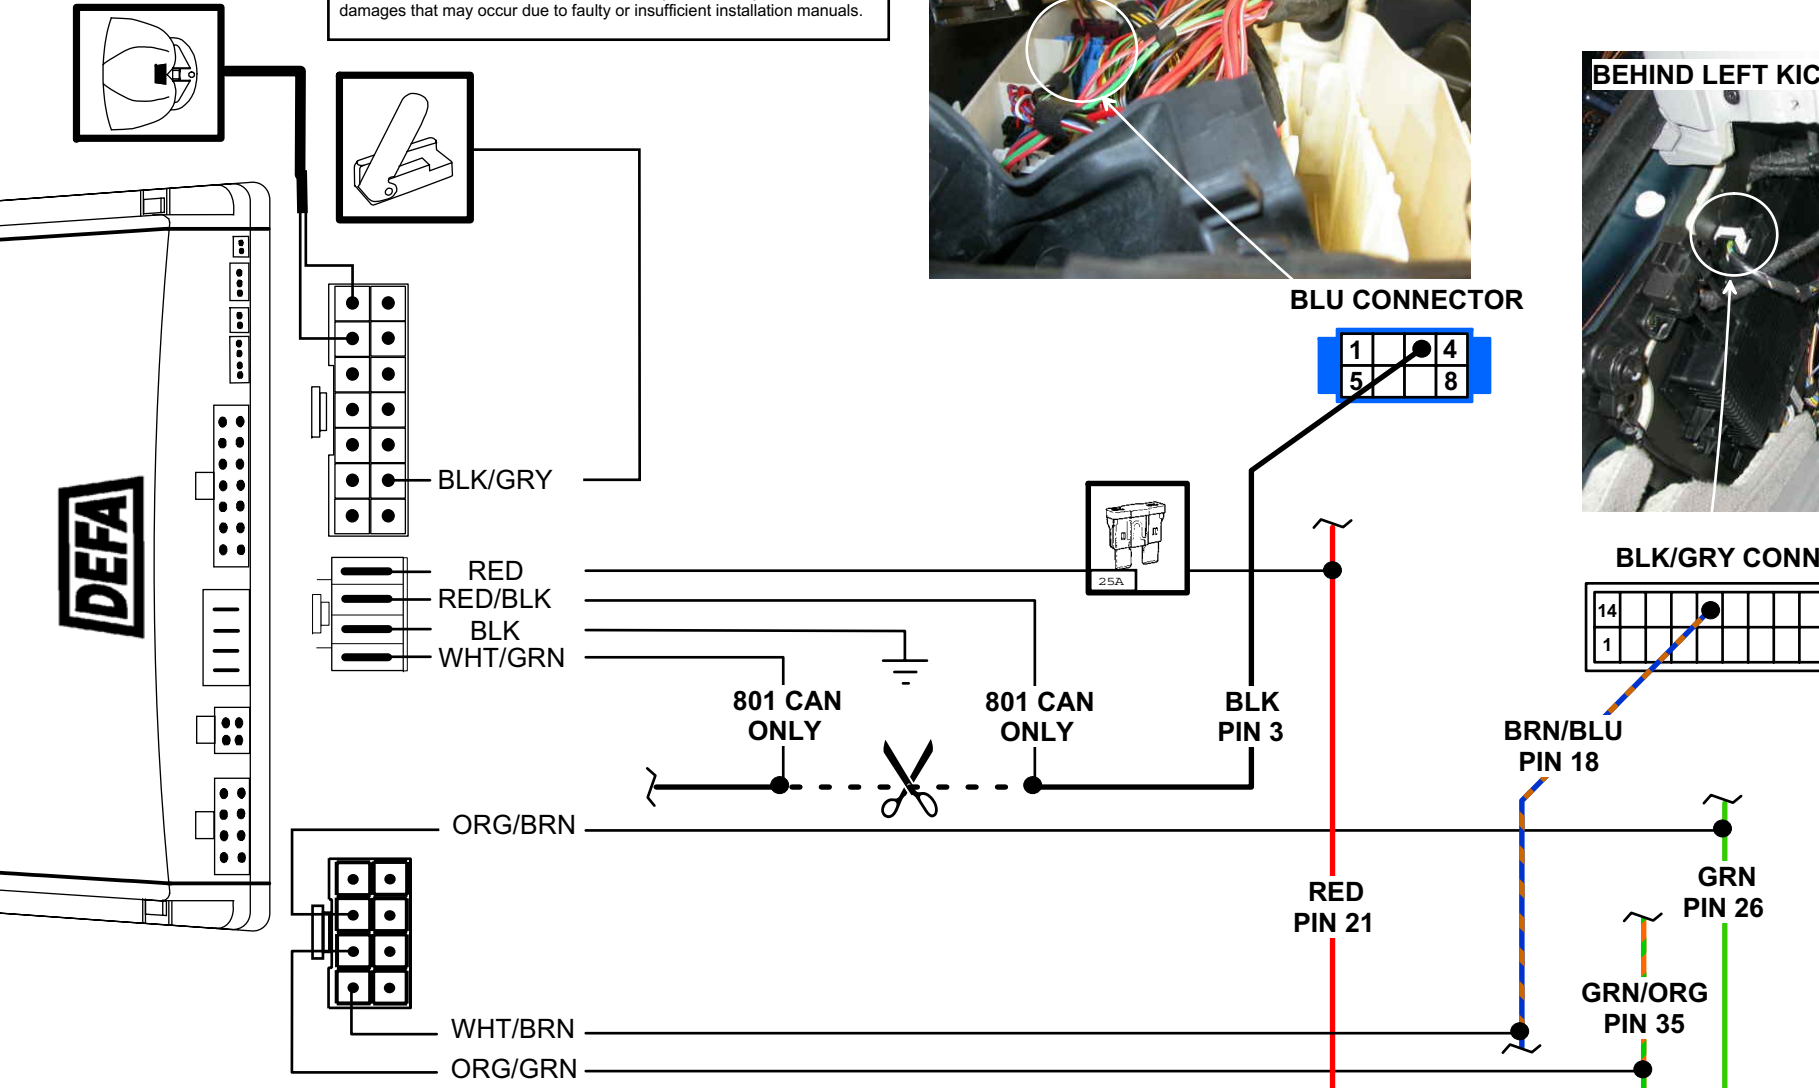

**NB !** This installation diagram must only be used as a guideline for the installation. Equipment delivered with the car varies considerably from model to model and from market to market. Before starting the installation, be sure to check carefully the original diagram from the car manufacturer. DEFA A.S is not liable to compensate for possible damages that may occur due to faulty or insufficient installation manuals.

CONNECTION BOX ENGINE

BLU CONNECTOR

BEHIND LEFT KICK PANEL

BLK/GRY CONNECTOR

**REQUIRED:**

- Minimum Required Central Unit rev: H
- Minimum Required SoftWare: 06-4

BLK CONNECTOR