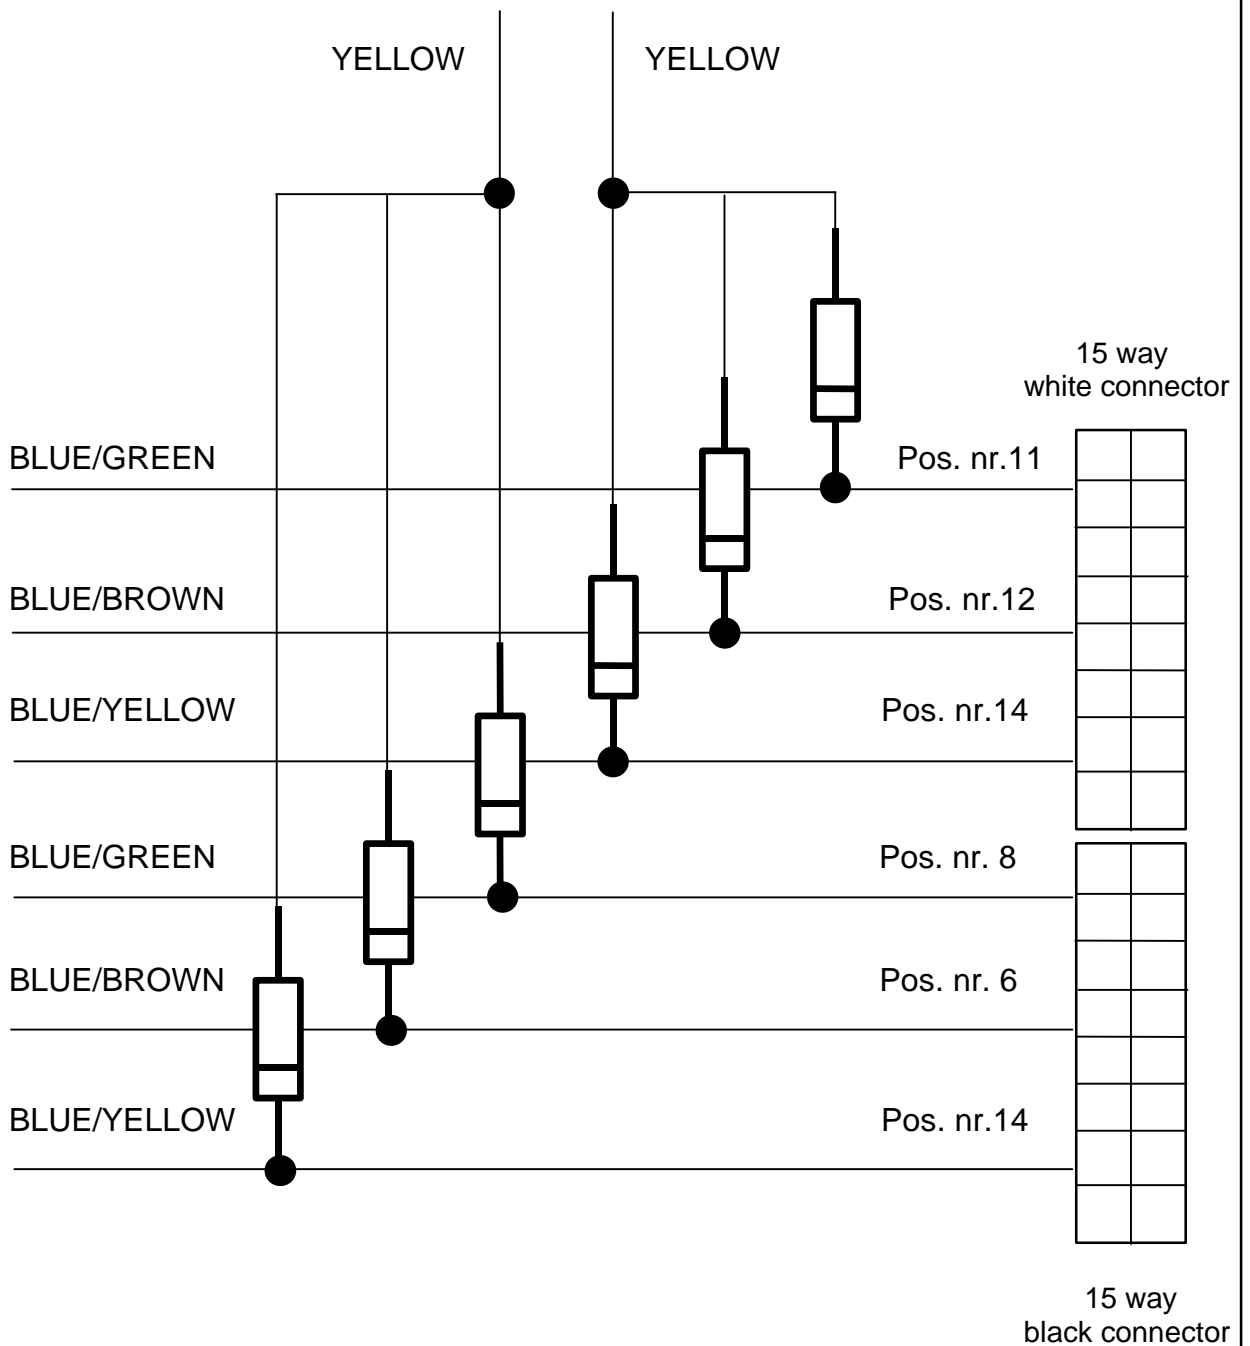

CAR SECURITY

SPECIFIC VEHICLE ALARM FITTING INSTRUCTIONS

REV. 00

www.cobra.it

MAKE	BMW	MOD.	X5	YEAR	01 →	PETROL	<input type="checkbox"/>	DIESEL	<input checked="" type="checkbox"/>
ALARM/SIREN POSITION									
CENTRAL POSITION									
POWER SUPPLY									
IGNITION WIRE									
DIRECTION INDICATORS									
ELECTRIC WINDOWS									
CENTRAL DOORS LOCKING									
IMMOBILISATION POINT									
STARTER									
BONNET SWITCH									
DOORS AND BOOT SWITCHES									

CAR SECURITY

SPECIFIC VEHICLE ALARM FITTING INSTRUCTIONS

REV. 00

www.cobra.it

FITTING DIAGRAM N°147

Diagram for direction indicators connection for **BMW X5**

Note: This information is not binding, therefore it must be considered only an example for installation purposes that must be executed as per the instructions given on the product installation manual.